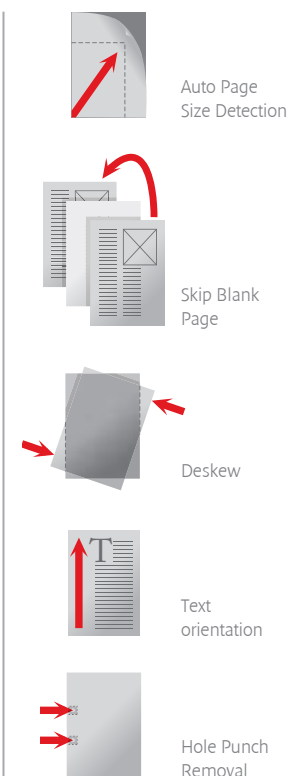

you can
Canon

**imageFORMULA
DR-7090C**

Universal A3 Production Scanner

The flexibility to handle your
most complex scanning needs

DR-7090C

imageFORMULA

Built to perform, designed to last

Put your most demanding scanning needs into the hands of the highly dependable DR-7090C. This versatile high speed A3 colour scanner sports a sturdy document feeder as well as a flatbed scanning unit – handling everything from fragile paper, to bulky documents, reports and bound books. The simplest operation and advanced image processing features ensure quick and brilliant results every time.

Easy operation

Even if you've never used a scanner before, the intuitive DR-7090C makes everything easy: the control panel's as familiar as your office multifunctional printer. Common tasks – such as scan to email or scan to searchable PDF – can also be pre-programmed for one touch simplicity. Built-in systems can even send your most critical business information directly into document management systems.

Stunning image quality

The DR-7090C features a 3-line CCD sensor enabling 24-bit colour and 256 levels of greyscale – perfect for everything from photos, to coloured charts and presentations. Image resolution can be easily adjusted from 100dpi to 600dpi, giving you the flexibility you need for every task.

Advanced image processing

An extensive list of advanced image processing features are incorporated to aid productivity, and ensure there's no need to sort your documents prior to scanning. These include Auto Page Size Detection, Skip Blank Page, Deskew, Text Orientation and Punch Hole Removal.