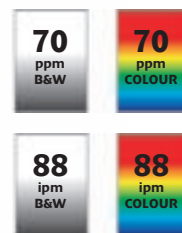

Productivity when it counts

The DR-7090C is designed to always keep you ahead of schedule. A single pass duplex scanning unit delivers impressive speeds of 70ppm for colour, black and white and greyscale scanning – even at 300dpi resolution.

Stunning image quality

The DR-7090C features a 3-line CCD sensor enabling 24-bit colour and 256 levels of greyscale – perfect for everything from photos, to coloured charts and presentations. Image resolution can be easily adjusted from 100dpi to 600dpi, giving you the flexibility you need for every task.

Fast, one-pass colour scanning
at the same speed as in B&W.
(A4, 200/300 dpi)

Flexible, heavy duty scanning for:
Busy Office Departments, Specialist Bureau Services

Versatile scanning

Whatever scanning tasks you need to undertake, the DR-7090C is more than capable, thanks to its versatile dual scanning capabilities, both of which handle originals up to A3 in size.