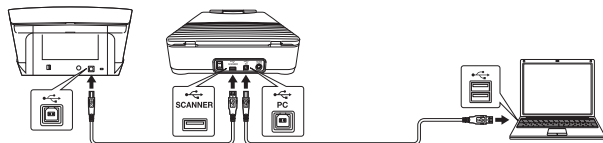

Some images are simulated for clarity of reproduction. All data is based on Canon's standard testing methods. This leaflet and the specifications of the product have been developed prior to the date of product launch. Final specifications are subject to change without notice. ™ and ©: All company and / or product names are trademarks and / or registered trademarks of their respective manufacturers in their markets and / or countries.

Compatible DR-Series Scanners

	DR-2010C DR-2510C	DR-3010C	DR-4010C DR-6010C	DR-6050C DR-7550C DR-9050C
Document Size	A4	A4	A4	A3
Feeder Type	ADF	ADF	ADF	ADF
Reading Speed (A4, 200dpi, Portrait) B & W / Greyscale	20ppm / 40ipm 25ppm / 50ipm	30ppm / 60ipm	42ppm / 84ipm 60ppm / 120ipm	60ppm / 120ipm 75ppm / 150ipm 90ppm / 180ipm
	20ppm / 40ipm 25ppm / 50ipm	30ppm / 60ipm	42ppm / 84ipm 60ppm / 120ipm	60ppm / 120ipm 75ppm / 150ipm 90ppm / 180ipm
Feeder Capacity (80g/m²)	50 sheets	50 sheets	100 sheets	300 sheets 500 sheets 500 sheets
Suggested Daily Duty Cycle (Scans/day)	1,500	3,000	5,000 7,500	12,000 15,000 18,000
Bundled Software	CaptureOnTouch, CapturePerfect, PaperPort, BizCard, Omnipage Adobe Std. Kofax VRS (2510C only)	CapturePerfect, PaperPort, BizCard, Omnipage, Adobe Std, Kofax VRS	CapturePerfect, Adobe Std, Kofax VRS	CapturePerfect, Kofax VRS

Connectivity Diagram

DR-2010C / DR-2510C / DR-3010C

When using the DR scanner that uses an AC adapter, Flatbed Scanner Unit 101 is connected between DR scanner and PC.