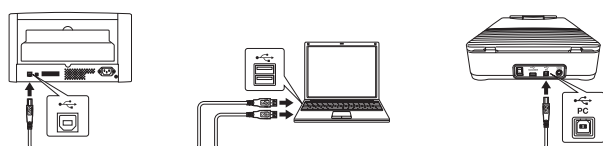

Some images are simulated for clarity of reproduction. All data is based on Canon's standard testing methods. This leaflet and the specifications of the product have been developed prior to the date of product launch. Final specifications are subject to change without notice. ™ and ©: All company and / or product names are trademarks and / or registered trademarks of their respective manufacturers in their markets and / or countries.

Compatible DR-Series Scanners

	DR-2010C DR-2510C	DR-3010C	DR-4010C DR-6010C	DR-6050C DR-7550C DR-9050C
Document Size	A4	A4	A4	A3
Feeder Type	ADF	ADF	ADF	ADF
Reading Speed (A4, 200dpi, Portrait) B & W / Greyscale	20ppm / 40ipm 25ppm / 50ipm	30ppm / 60ipm	42ppm / 84ipm 60ppm / 120ipm	60ppm / 120ipm 75ppm / 150ipm 90ppm / 180ipm
	20ppm / 40ipm 25ppm / 50ipm	30ppm / 60ipm	42ppm / 84ipm 60ppm / 120ipm	60ppm / 120ipm 75ppm / 150ipm 90ppm / 180ipm
Feeder Capacity (80g/m ²)	50 sheets	50 sheets	100 sheets	300 sheets 500 sheets 500 sheets
Suggested Daily Duty Cycle (Scans/day)	1,500	3,000	5,000 7,500	12,000 15,000 18,000
Bundled Software	CaptureOnTouch, CapturePerfect, PaperPort, BizCard, Omnipage Adobe Std. Kofax VRS (2510C only)	CapturePerfect, PaperPort, BizCard, Omnipage, Adobe Std, Kofax VRS	CapturePerfect, Adobe Std, Kofax VRS	CapturePerfect, Kofax VRS

Connectivity Diagram

DR-2010C / DR-2510C / DR-3010C

When using the DR scanner that uses an AC adapter, Flatbed Scanner Unit 101 is connected between DR scanner and PC.

DR-4010C / DR-6010C / DR-6050C / DR-7550C / DR-9050C