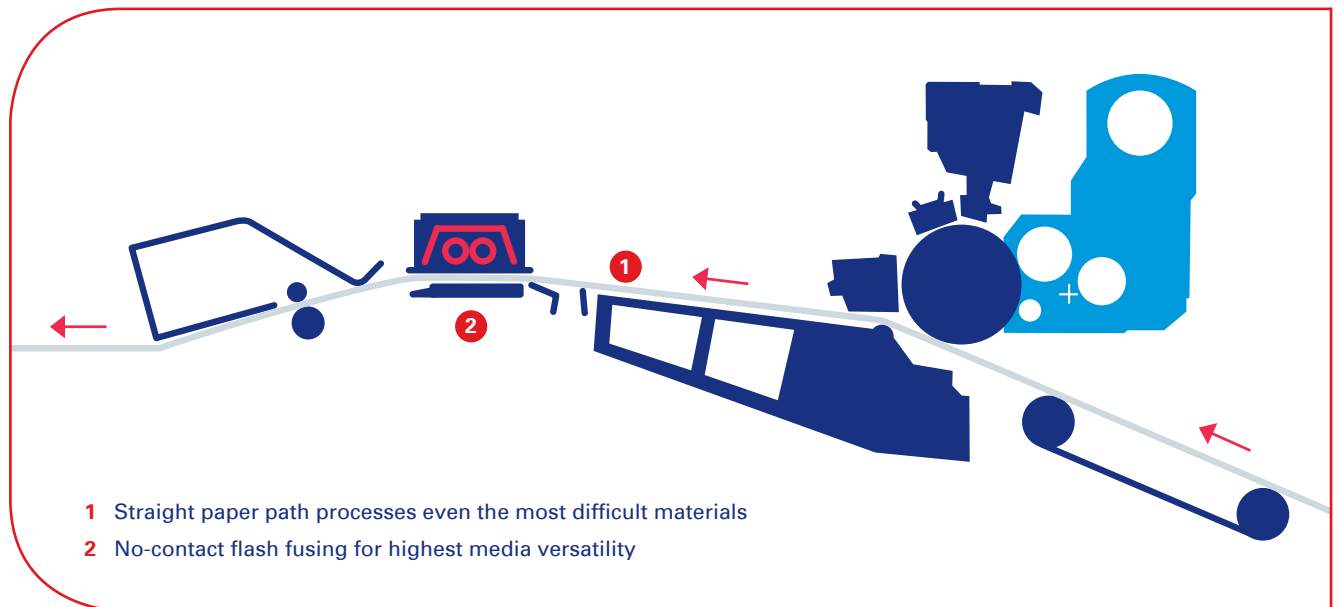

Taking flexibility to new heights

Océ VarioStream 7120

The easy and versatile way to continuous feed printing

A flexible start in continuous feed printing

Ideally suited for short to medium print runs, the Océ VarioStream 7120 is the entry-level model in Océ's range of high performance continuous feed printers.

For corporate and commercial users it represents the perfect centralized or decentralized printer system on which to produce professional-grade transactional applications.

With a host of unique features, including the ability to process a huge range of special media applications such as labels, plastic cards and lightweight forms, the Océ VarioStream 7120 brings versatility to the printroom.

Océ VarioStream 7120

The easy and versatile way to continuous feed printing

Multi-talented high performance system

The Océ VarioStream 7120 features a 17" print span (for A3 and A4 2-up) and a printing speed of 114 ppm A4 two-up, giving you an outstanding productivity and rugged performance for black & white simplex printing.

Proven Océ reliability and quality make the Océ VarioStream 7120 a future-proof fully fledged production printer that is easy to operate and maintain.

The LED image generator delivers output up to 600 dpi quality for professional-grade graphics and barcodes, and fulfils the tough legibility standards for security applications. The fine detail of the print image is faultlessly preserved, so printing is perfect on every pass.