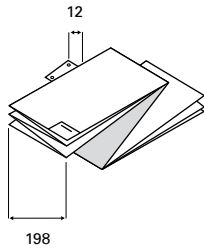

Specifications

Fanfold, automatic

- panel width adjustable from 180 – 420 mm
- binding margin adjustable from 0 – 30 mm

Crossfold, manual

- adjustable 200 – 420 mm

Folding standards

- DIN 824, AFNOR, US sizes

Folding speed

- fanfold: synchronized with print speed
- crossfold: 4 m/min

Folding programmes

- 8 user programmable

Media length

- fanfold: 210 – unlimited
- crossfold: 420 – 1500 mm

Media width

- 297 – 930 mm

Paper weight

- 60 – 110 gr/m²

Noise level

- operating 52 dB(A)

Dimensions

- 1350 mm × 1420 mm × 1015 mm
  (width × depth × height)

Weight

- 165 kg

Electrical

- 115/230 V; 50/60 Hz; 6A/3A

Building a sustainable business has always been one of our core business principles. We do this by developing products and services that add value to the document processes of our customers, while minimizing environmental impact. And we conduct our business activities in a socially responsible manner aimed at preventing health, safety and environmental risks.

Environmental Certifications

Mixed Sources
Product group from well-managed forests and other controlled sources
www.fsc.org Cert no. SCS-COC-00856
© 1996 Forest Stewardship Council

Awards

Partners Certifications

Printing for Professionals

For information and services, visit us at www.oce.com

© 2008 Océ. Illustrations and specifications do not necessarily apply to products and services offered in each local market.

Technical specifications are subject to change without prior notice. All other trademarks are the property of their respective owners.