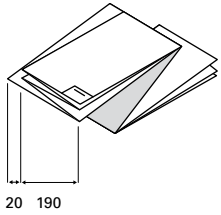

Specifications

Fanfold, automatic

- panel width adjustable from 180 – 420 mm
- binding margin adjustable from 0 – 30 mm

Crossfold, manual

- adjustable 200 – 420 mm

Folding standards

- DIN 824, AFNOR, US sizes

Folding speed

- fanfold: synchronized with print speed
- crossfold: 4 m/min

Folding programmes

- 8 user programmable

Media length

- fanfold: 210 – unlimited
- crossfold: 420 – 1500 mm

Media width

- 297 – 930 mm

Paper weight

- 60 – 110 gr/m²

Noise level

- operating 52 dB(A)

Dimensions

- 1350 mm × 1420 mm × 1015 mm
  (width × depth × height)

Weight

- 165 kg

Electrical

- 115/230 V; 50/60 Hz; 6A/3A

Building a sustainable business has always been one of our core business principles. We do this by developing products and services that add value to the document processes of our customers, while minimizing environmental impact. And we conduct our business activities in a socially responsible manner aimed at preventing health, safety and environmental risks.

Environmental Certifications

Mixed Sources
Product group from well-managed forests and other controlled sources
www.fsc.org Cert no. SCS-COC-00856
© 1996 Forest Stewardship Council

Awards

Partners Certifications

Printing for Professionals

For information and services, visit us at www.oce.com

© 2008 Océ. Illustrations and specifications do not necessarily apply to products and services offered in each local market.

Technical specifications are subject to change without prior notice. All other trademarks are the property of their respective owners.