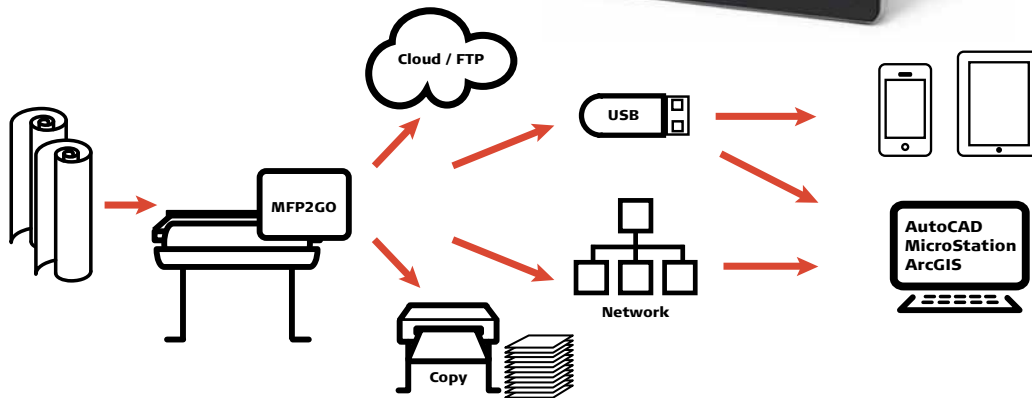

Turn your printer into a communicator

HP
ready

Canon
ready

EPSON
ready

Ready for
Windows 8

Contex MFP2GO:

Collaborate instantly with your project group

Contex MFP2GO is our easy plug-and-play solution for your large-format printer, when you need to scan, share and copy changes to plans and drawings. The solution connects easily to your printer, giving you a nice and small footprint, and fits your existing tools and business processes.

You can copy and scan to email, FTP, network, or USB – directly from the simple touch-screen solution.

You get outstanding image quality, with real-time view of enhancements and preset functionality for your daily scanning needs. The Contex MFP2GO bundle includes a scanner, MFP2GO controller, and a high stand.

No additional PC or software needed.

Learn more at www.contex.com/mfp2go

Turn your printer into a communicator

Key features

- User friendly and intuitive touch screen solution
- Preview, crop and adjust image settings
- Scan-to-copy, -email, -network, -FTP and USB
- SnapCrop: Easy image cropping (Contex patent)
- Import images directly to standard tablet platforms

Contex SD technology

The SD scanners' body is an extrusion from a single aluminium block. This unique and accurate design combined with xDTR, CFR and SIGMA ensures high quality CIS scanners.

Our SD models are designed for simple line drawings, maps and other technical documents.